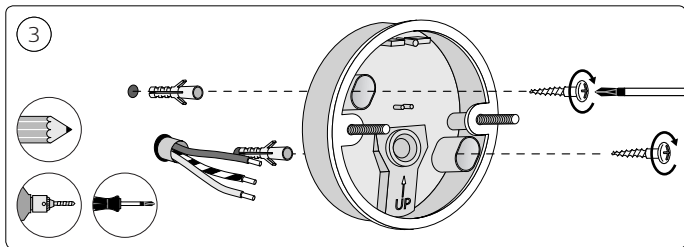

8mm

E27

E27

MAX. 60 W

Ø55mm

Signify  
I.B.R.S. / C.C.R.I. Numéro 10461  
5600 VB Eindhoven,  
the Netherlands  
☎00800-74454775

© 2020 Signify Holding  
All rights reserved

[www.philips.com/lighting](http://www.philips.com/lighting)