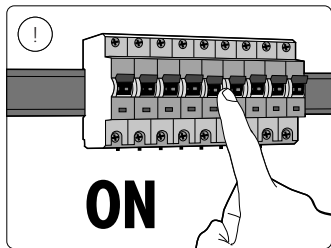

8mm

E27

E27

MAX. 60 W

Ø55mm

Signify  
I.B.R.S. / C.C.R.I. Numéro 10461  
5600 VB Eindhoven,  
the Netherlands  
☎00800-74454775

© 2020 Signify Holding  
All rights reserved

[www.philips.com/lighting](http://www.philips.com/lighting)