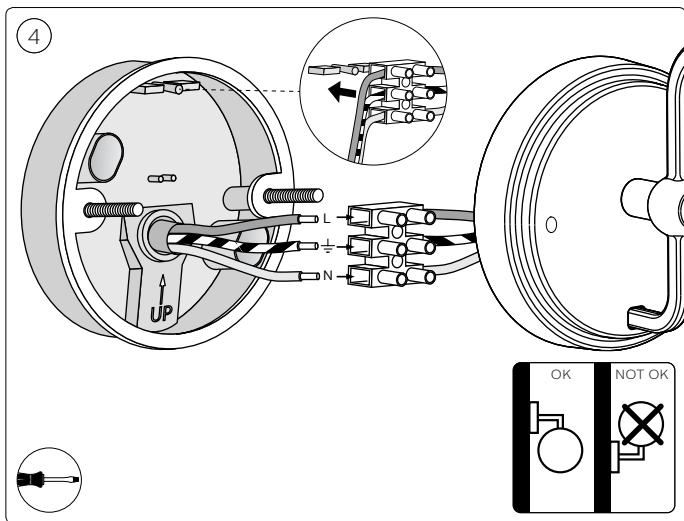

8mm

E27

E27

MAX. 60 W

Ø55mm

Signify  
I.B.R.S. / C.C.R.I. Numéro 10461  
5600 VB Eindhoven,  
the Netherlands  
☎00800-74454775

© 2020 Signify Holding  
All rights reserved

[www.philips.com/lighting](http://www.philips.com/lighting)