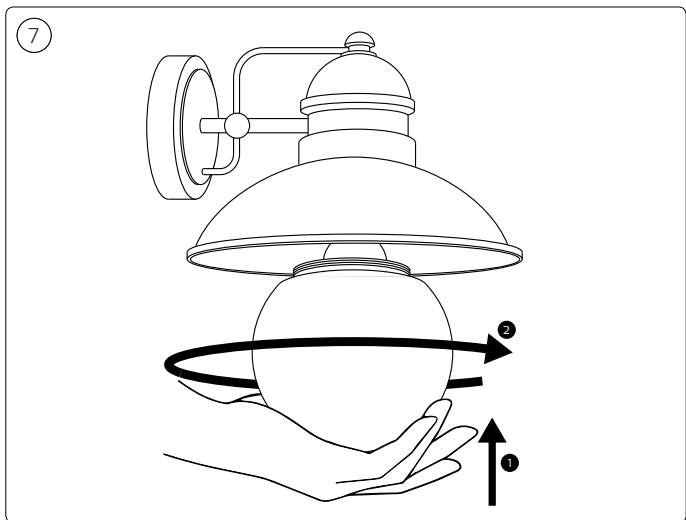

8mm

E27

E27

MAX. 60 W

Ø55mm

Signify  
I.B.R.S. / C.C.R.I. Numéro 10461  
5600 VB Eindhoven,  
the Netherlands  
☎00800-74454775

© 2020 Signify Holding  
All rights reserved

[www.philips.com/lighting](http://www.philips.com/lighting)