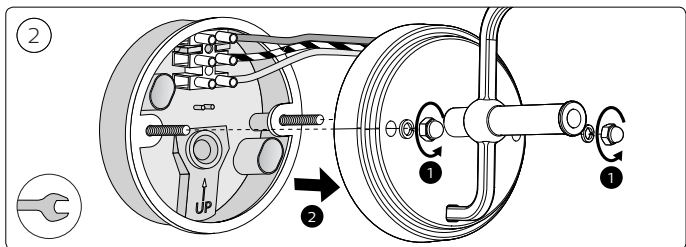

8mm

E27

E27

MAX. 60 W

Ø55mm

Signify  
I.B.R.S. / C.C.R.I. Numéro 10461  
5600 VB Eindhoven,  
the Netherlands  
☎00800-74454775

© 2020 Signify Holding  
All rights reserved

[www.philips.com/lighting](http://www.philips.com/lighting)